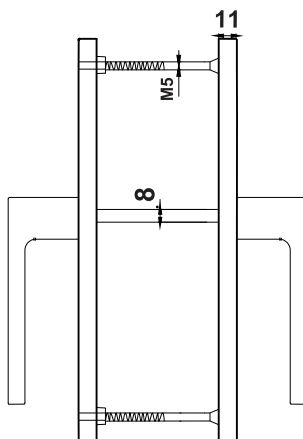

Handle set for folding doors. It has the option of include a key lock so this set is designed for doors where you need an extra of security.

Características-Features

Fabricada en aluminio de gran calidad, con cuadradillo de acero zincado de 8 mm. Para carpinterías de 40 mm de ancho
Incluye los tornillos para su correcta fijación a la puerta.

Handle made of high quality aluminium, screw made of zinc plated steel of 8 mm. For 40 mm wide carpentry. The set includes all the necessary fixing screws.

Código - Reference

JM6L30 Juego de manillas de placa larga