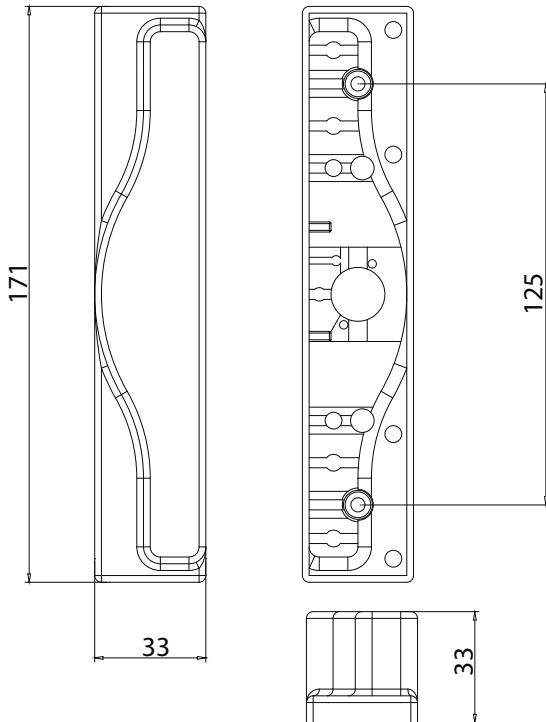

Handle made of high quality zamak with a modern and ergonomic design. High resistance to corrosion and stainless steel screws.

Dimensiones y mecanizado

NEO

Sliding door

Código - Reference

TI1633-J Juego tirador NEO

Componentes - Components

Tirador / Handle **Zamak**

Embalaje - Packaging

Pack 12 sets. 405x253x240 mm 7.2 kgs

Acabados/colores-Finishing-Colours

9006 
Plata/Silver

8080M 
Bronce/Bronze

9003M 
Blanco/White